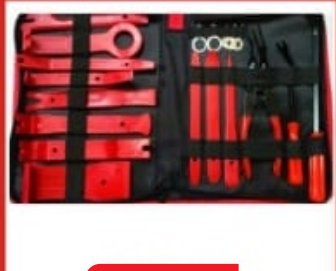

R120

R180 50mtr roll

R350

R350

R65

20mtr R8

12 inch R120

R200

R380

3mtr R25
5mtr R40
7.5mtr R60

R80

R80

R380

R420

R130

R60

21 pcs Truck Set R1500

R60